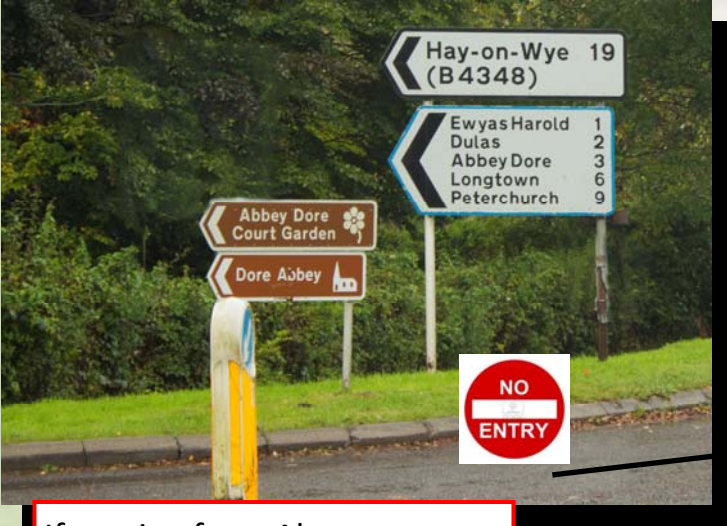

Directions from South and Wales

If you get to Peterchurch you have gone too far!

See this sign ..Welcome You have arrived!

Please feel free to call us on
01981 550 225
Peterchurch, Hereford,
HR2 0SF

If coming from Abergavenny (A465) **do not** take road to Hay on Wye and Peterchurch in Pontrilas (sat nav will take you this way!)

Continue along the A465 to the Shell Garage at Allensmore which is on the left hand side of a staggered crossroads about 6 miles from Pontrilas. Turn left here on the B4348 signed posted to Hay on Wye. Continue for about 9 miles until you reach Poston Mill Park on your left hand side.

From Newport M4 Join the A4042 for Abergavenny Junction 25a(18.9 miles).
On the outskirts of Abergavenny /approx 18 miles/ take the 2nd exit of the roundabout for Monmouth A40 /Hereford A465. Continue for (17.9 miles)